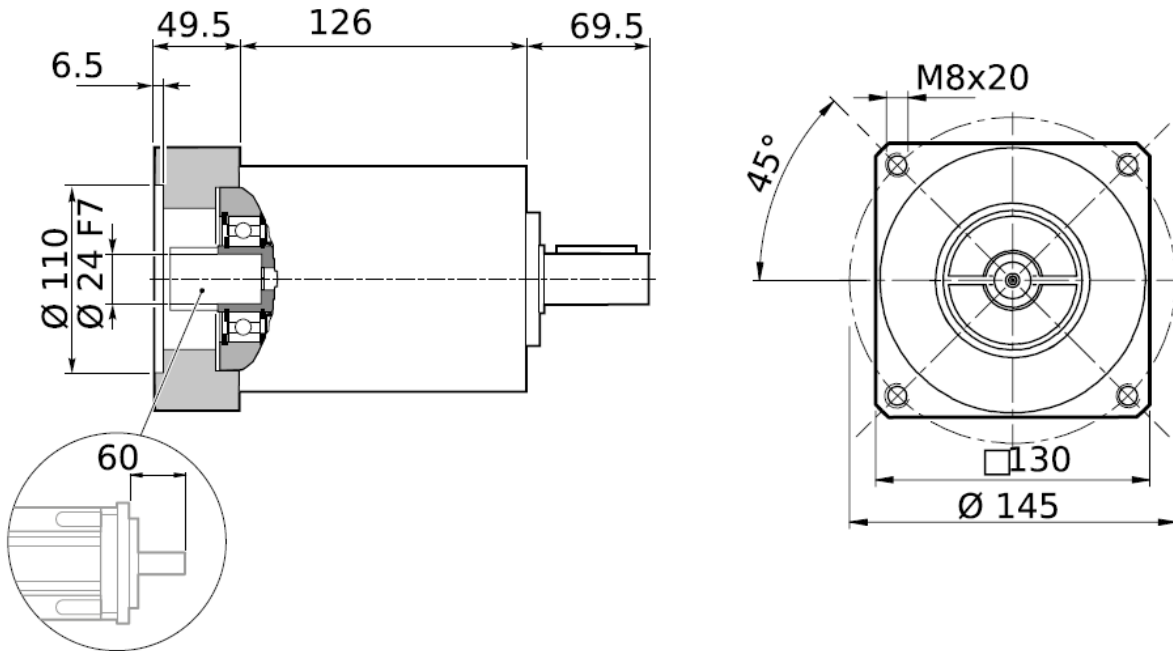

HTRG10-1st.-MxS40224Mx

Gearbox Dimensions

Output Shaft