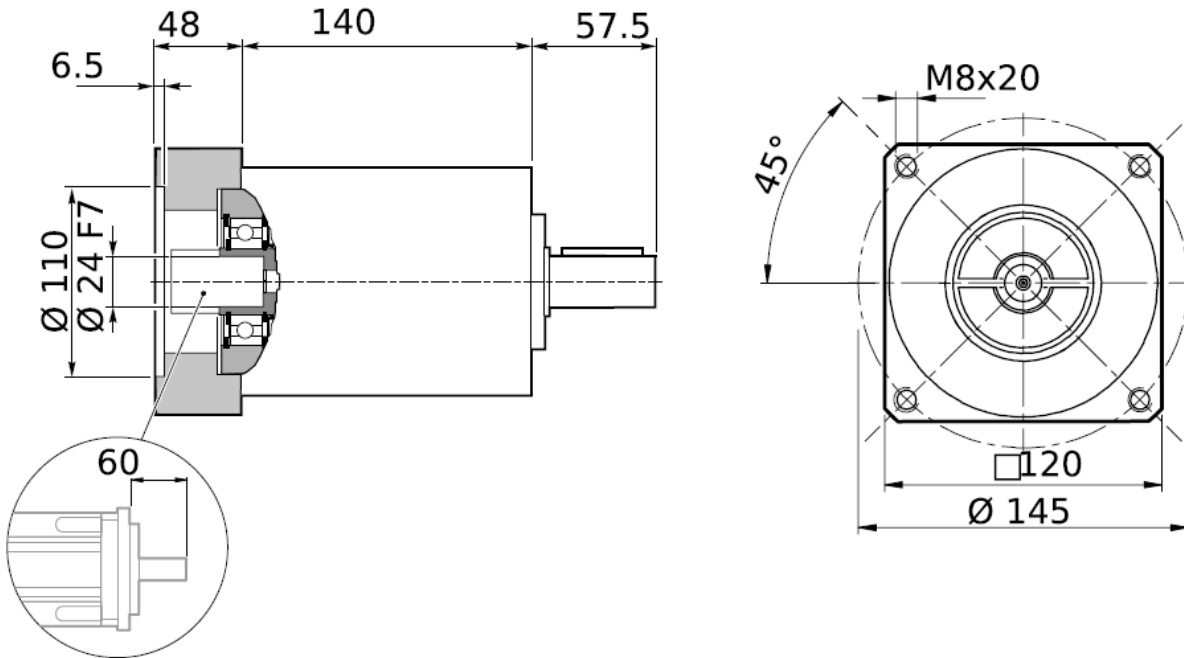

HTRG10-2st.-MxS40224Mx

Gearbox Dimensions

Output Shaft