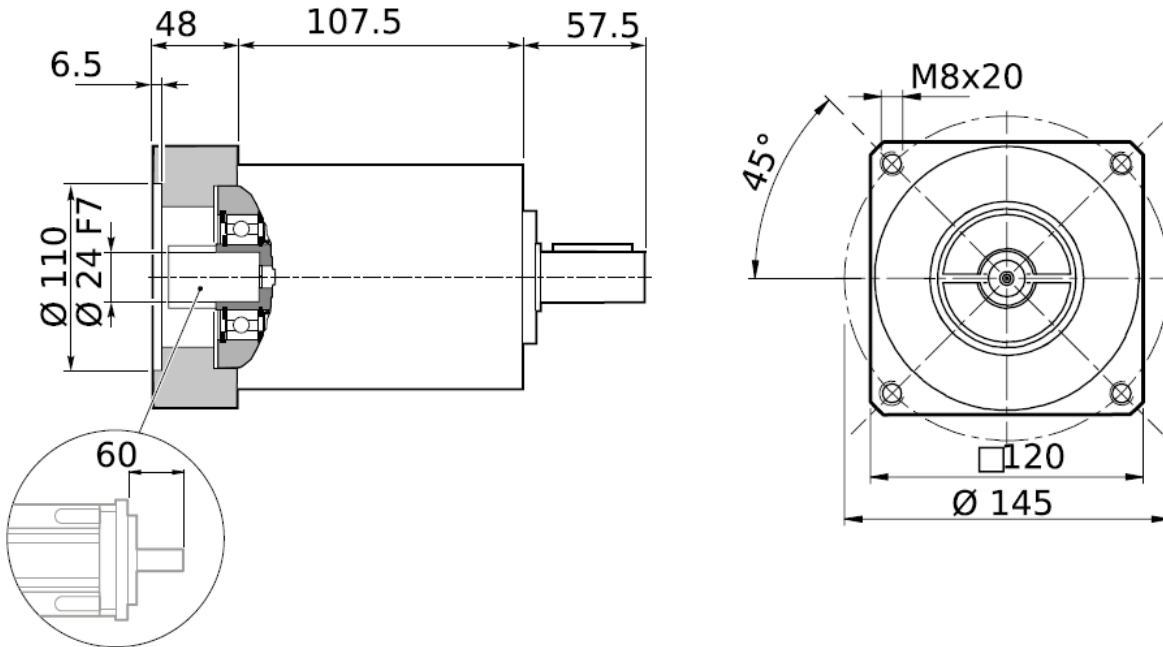

HTRG10-1st.-MxS40224Mx

Gearbox Dimensions

Output Shaft